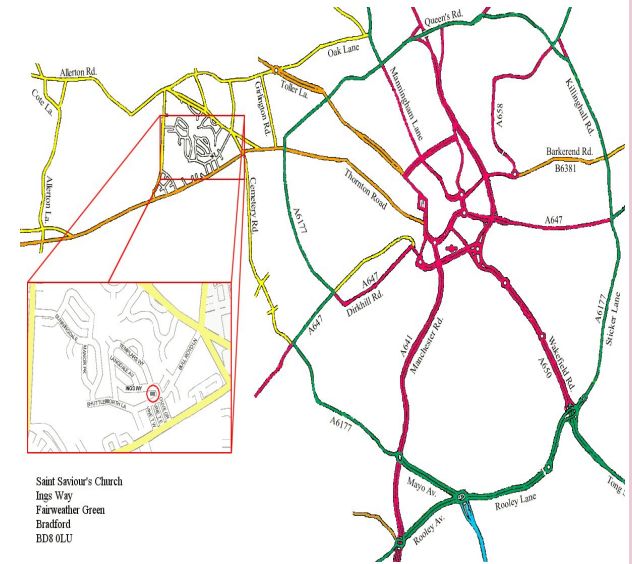

Charges

Our charges are £20 per hour

How to find us:

From Bradford: travel out of town along Thornton Road. Pass through 4 sets of traffic lights; about 200m after the 4th set (with Allerton Rd/Cemetery Rd) turn right along Olive Grove. The church can be found opposite the end of Olive Grove.

From M606: travel along Mayo Avenue, Southfield Lane and Cemetery Road, to the traffic lights at Four Lane Ends, following signs for "Bronte Country". Turn left onto Thornton Road, then after about 200m, turn right onto Olive Grove. The church can be found opposite the end of Olive Grove.