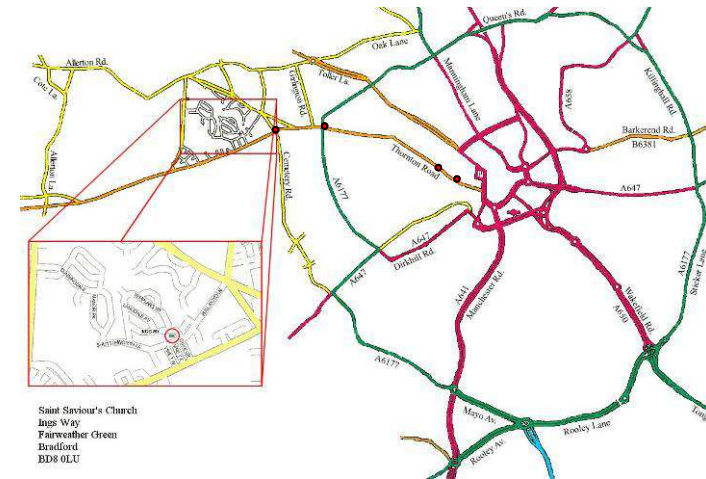

These session times are a guide only and may be more flexible by prior arrangement.

How to find us

From Bradford travel out of town along Thornton Road. Pass through 4 sets of traffic lights (marked ● above.)

200m past the 4th set of lights turn right on Olive Grove. The church can be found opposite the end of Olive Grove.

From M606 travel along Mayo Avenue, Southfield Lane and Cemetery Road to the lights at Four Lane Ends following signs for "Bronte Country". Turn left on Thornton Road and then right after 200m onto Olive Grove. The church can be found opposite the end of Olive Grove.